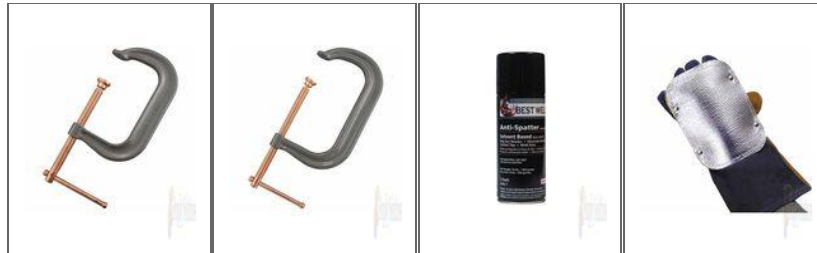

\$1978.54

[Shop now](#)

Tiger Zirconia Ultracut Thin Cutting Wheel, 4.5", 7/8" Arbor, 60, 13300rpm, 50PK

\$1.94 / \$3.06

[Shop now](#)

Avatar Eyewear, Clear Lens, Anti-Fog, Blue Frame

\$10.44 / \$12.96

[Shop now](#)

Nozzle Dip Gel, 16 oz Jar, Blue

\$3.86 / \$4.83

[Shop now](#)

Drop Forged C-Clamps, 4 1/8 in Throat Depth, 6 in L

\$25.58 / \$28.45

[Shop now](#)

Drop Forged C-Clamps, 5 in Throat Depth, 8 in L

\$37.33 / \$38.95